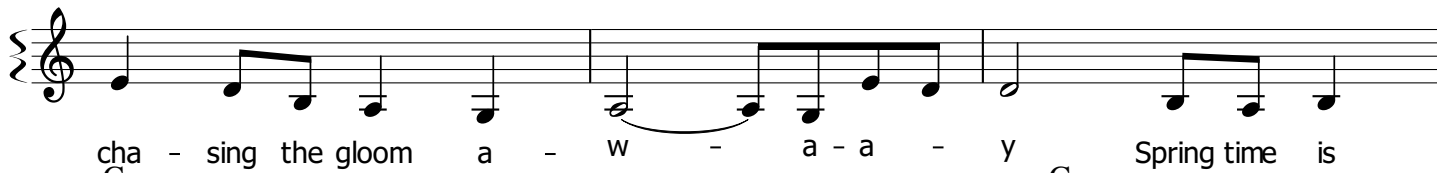

♩ = 86

Am

Em

Am

Verse 1

4 Em Am Em

Here I am sit - ting looking out my win - dow sill the cold snow has

7 Am Em Am

Fal - len and it's mel - ting a - way as the sun has ri - sen and its

10 Em Am

cha - sing the gloom a - w - a - a - y Spring time is

13 C G

co ming Spring time is co - ming

16 D C G

springtime is c - o - m - ing