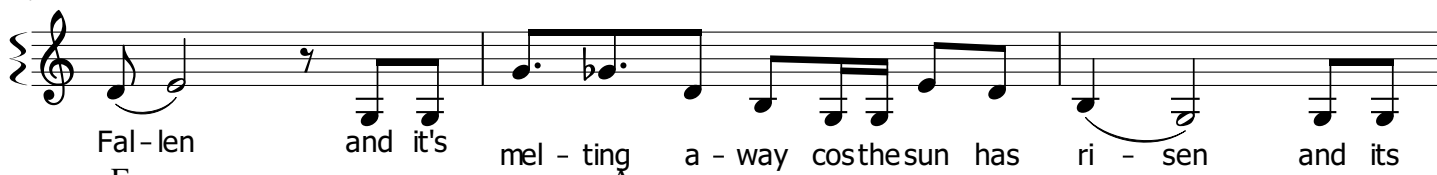

♩ = 86

Am

Em

Am

Verse 1

4 Em Am Em

Here I am sit - ting looking out my win - dow sill the cold snow has

7 Am Em Am

Fal - len and it's mel - ting a - way as the sun has ri - sen and its

10 Em Am

cha - sing the gloom a - w - a - a - y Spring time is

13 C G

co ming Spring time is co - ming

16 D C G

springtime is c - o - m - ing